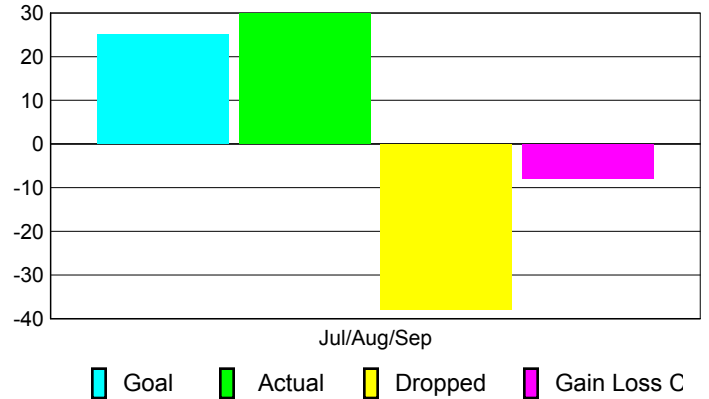

Membership Results 2010-2011

Goal, New, Dropped, Gain/Loss